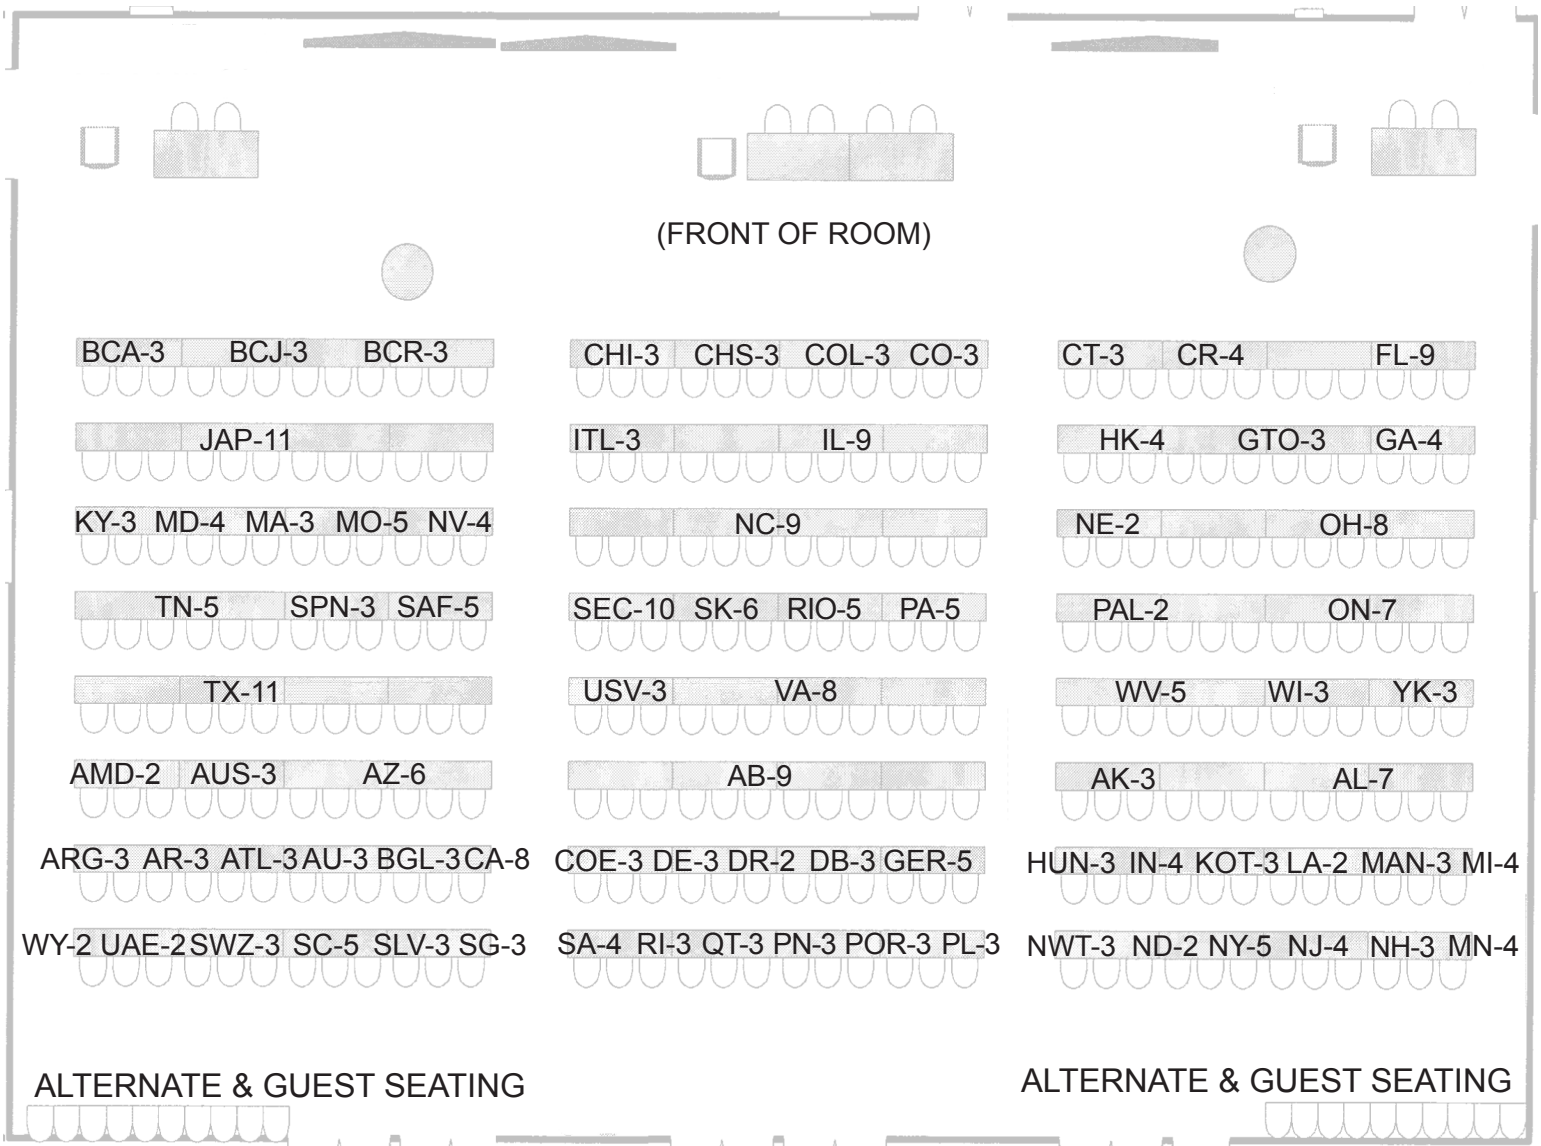

ITLS Business Session Delegate Seating Chart

AL = Alabama, USA
 AK = Alaska, USA
 AB = Alberta, Canada
 AMD = AMEDD, USA
 ARG = Argentina
 AZ = Arizona, USA
 AR = Arkansas, USA
 ATL = Atlantic, Canada
 AU = Australia, USA
 AUS = Austria
 BGL = Bangalore, India
 BCA = British Columbia, BC Amb.
 BCJ = British Columbia, Justice Inst.
 BCR = British Columbia, Rural
 CA = California, USA
 CHI = China 120
 CHS = China - Shanghai Xin Hua Hosp
 COL = Colombia - Caldas
 COE = Colombia - E & T Training
 CO = Colorado, USA
 CT = Connecticut, USA
 CR = Croatia
 DE = Delaware, USA
 DR = Dominican Republic
 DB = Dublin, Ireland
 FL = Florida, USA
 GA = Georgia, USA

Seating Code Key

GER = Germany
 GTO = Guanajuato, Mexico
 HK = Hong Kong - Hospital Authority
 HUN = Hungary
 IL = Illinois, USA
 IN = Indiana, USA
 ITL = Italy
 JAP = Japan
 KY = Kentucky, USA
 KOT = Kottayam, India
 LA = Louisiana, USA
 MAN = Manitoba, Canada
 MD = Maryland, USA
 MA = Massachusetts, USA
 MI = Michigan, USA
 MN = Minnesota, USA
 MO = Missouri, USA
 NV = Nevada, USA
 NH = New Hampshire, USA
 NJ = New Jersey, USA
 NY = New York, USA
 NC = North Carolina, USA
 ND = North Dakota, USA
 NE = North East England
 NWT = North West Territories, Canada
 OH = Ohio, USA
 ON = Ontario, Canada

PAL = Palestine
 PA = Pennsylvania, USA
 PL = Poland
 POR = Portugal - CESP
 PN = Pune, India
 QT = Qatar
 RI = Rhode Island, USA
 RIO = Rio de Janeiro, Brazil
 SK = Saskatchewan, Canada
 SA = Saudi Arabia
 SEC = Secunderabad, India
 SG = Singapore
 SLV = Slovenia
 SC = South Carolina, USA
 SAF = Southern Africa
 SPN = Spain
 SWZ = Switzerland
 TN = Tennessee, USA
 TX = Texas, USA
 USV = U.S. Virgin Islands
 UAE = United Arab Emirates
 VA = Virginia, USA
 WV = West Virginia, USA
 WI = Wisconsin, USA
 WY = Wyoming, USA
 YK = Yukon, Canada